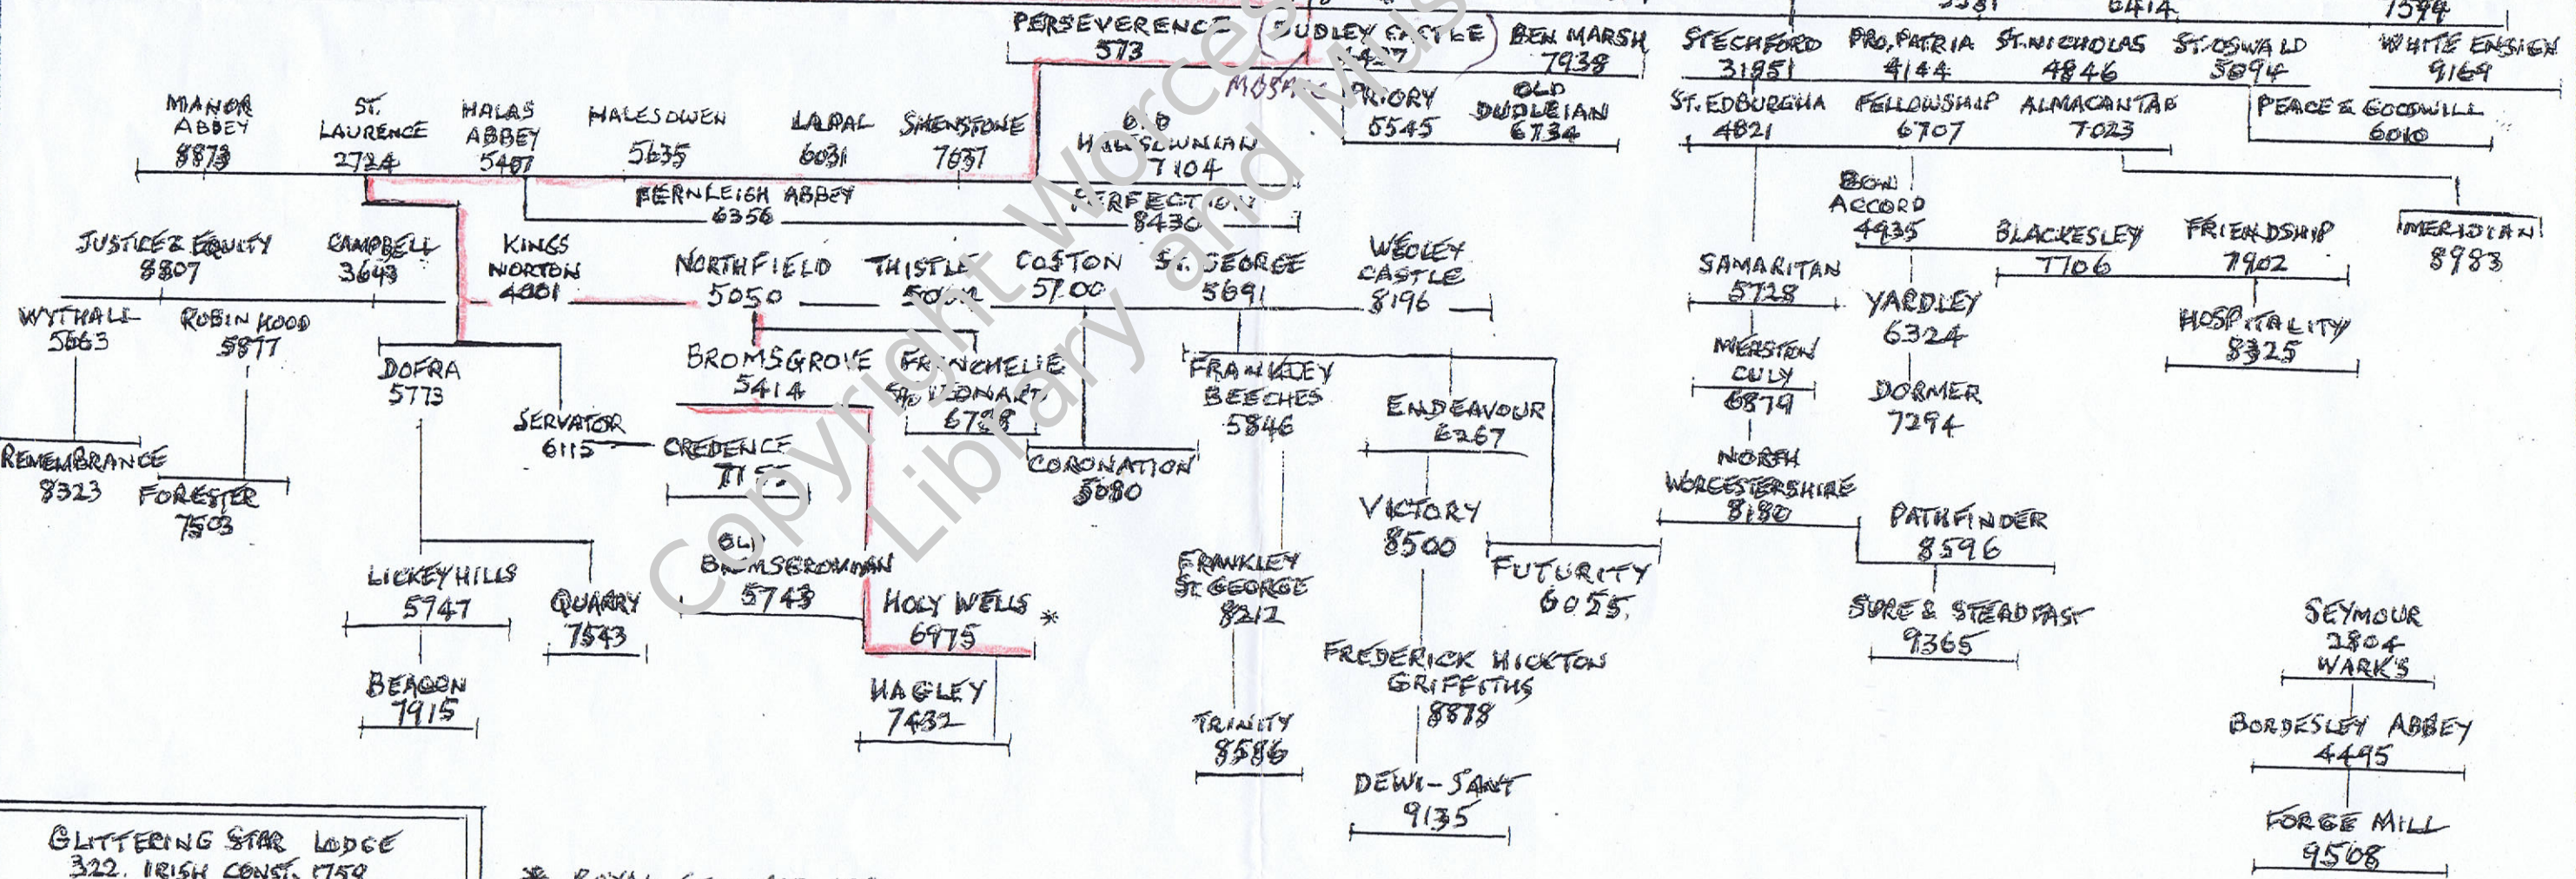

# MASONIC TREE - PROVINCE OF WORCESTERSHIRE

DUDLEY CASTLE

HARMONIC (WAS ORIG 459) ROYAL STANDARD  
NOW 252 (1784) (MODERNS) 498 \*

STABILITY 564

GODSON 2385

MOSAIC 5028

PROVINCIAL GRAND LODGE OF WORCESTERSHIRE

WORCESTERSHIRE INSTALLED MASTERS LODGE 6889 27-11-40

WORCESTERSHIRE PROVINCIAL GRAND STEWARDS LODGE NO 9142 31-5-85

CUSTOS 9320

HOPE & CHARITY (WAS 791-523) NOW 377 1824

ROYAL STANDARD 476 \*

LECHMERE VOLUNTEER 1874

MINSTER 5581

ST. JOHN'S 6414

OLD CAROLIAN 7599

GLITTERING STAR LODGE 322. IRISH CONST. 1759  
WORCESTER & SHERWOOD FORESTERS REG'T (WORCESTERSHIRE REG'T)

\* ROYAL STANDARD 498  
FOUNDED JOINTLY BY  
HARMONIC & HOPE & CHARITY