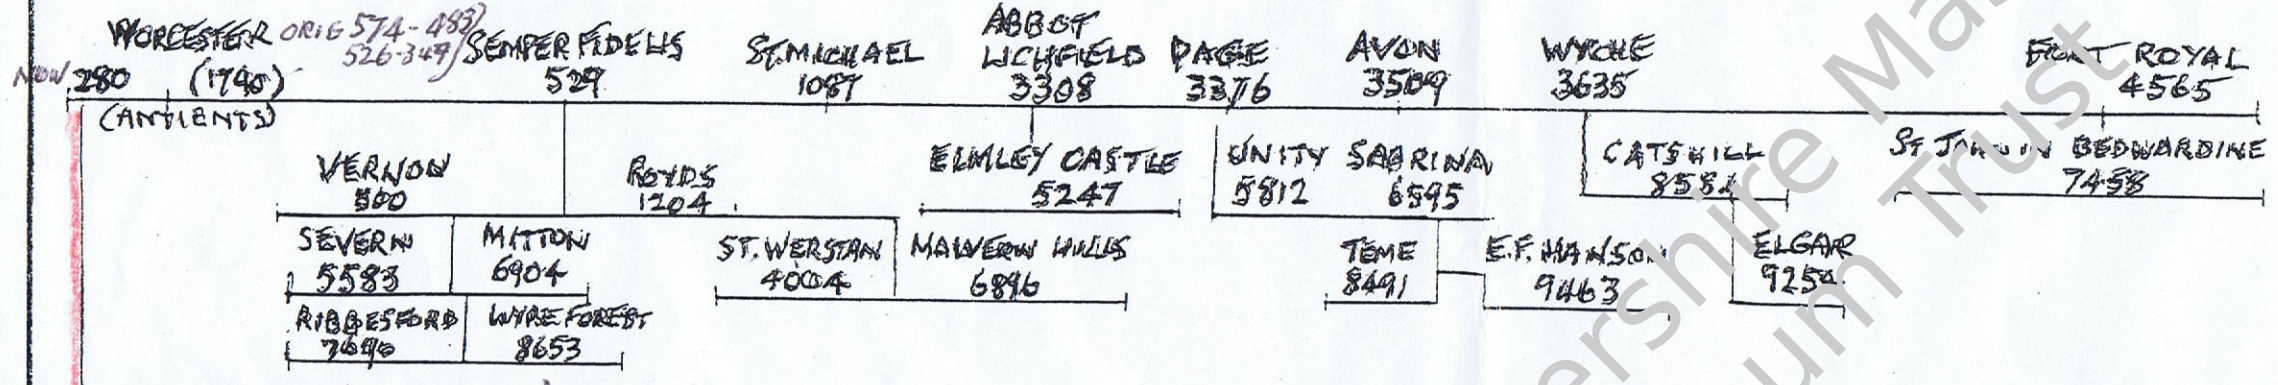

# MASONIC TREE - PROVINCE OF WORCESTERSHIRE

DUDLEY CASTLE

HARMONIC (WAS ORIG 459) ROYAL STANDARD  
NOW 252 (1784) (MODERNS) 498 \*

STABILITY 564

GODSON 2385

MOSAIC 5028

PROVINCIAL GRAND LODGE OF WORCESTERSHIRE

WORCESTERSHIRE INSTALLED MASTERS LODGE 6889 27-11-40

WORCESTERSHIRE PROVINCIAL GRAND STEWARDS LODGE NO 9142 31-5-85

CUSTOS 9320

HOPE & CHARITY (WAS 791-523) NOW 377 1824

ROYAL STANDARD 476 \*

LECHMERE VOLUNTEER 1874

MINSTER 5581

ST. JOHN'S 6414

OLD CAROLIAN 7599

GLITTERING STAR LODGE 322. IRISH CONST. 1759  
WORCESTER & SHERWOOD FORESTERS REG'T (WORCESTERSHIRE REG'T)

\* ROYAL STANDARD 498  
FOUNDED JOINTLY BY  
HARMONIC & HOPE & CHARITY